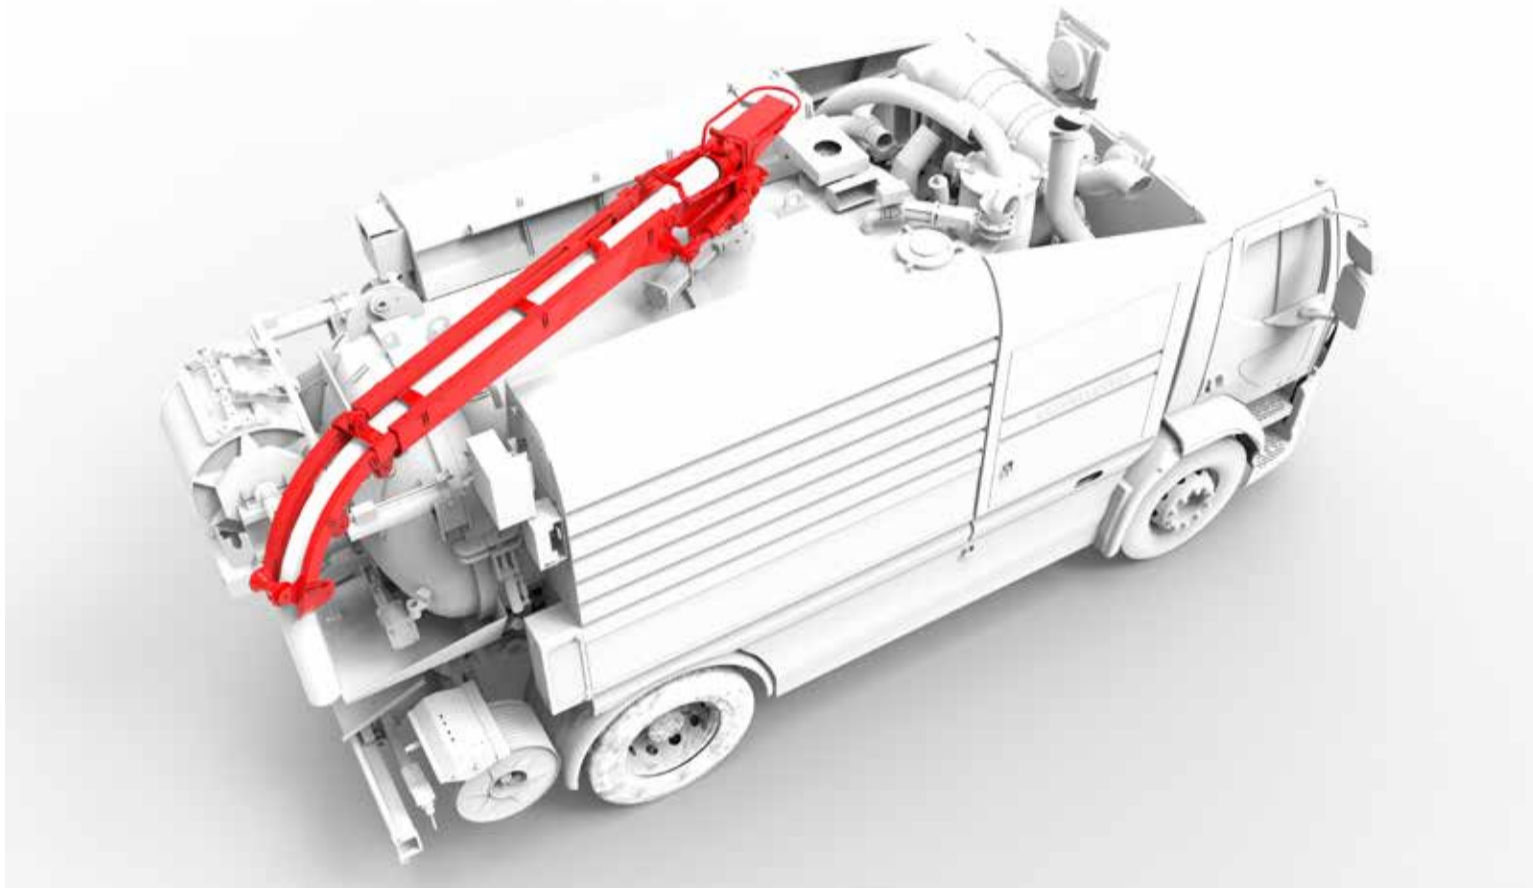

SUCTION SPOUT

completely servo-assisted, with:

- Swivel joint for connection to the sludge compartment;
- Pneumatically actuated shutoff valve;
- Hose guide arm with hose;
- Featuring three hydraulic movements;
- R/L arm rotation (270° rotation);
- Raise/lower arm;
- Extend arm;
- Controls in control box and radio control.

If the setup does not feature radio control, a handheld control panel is available with the same controls, connected to the side control box via an 8-10 metre long cable

Cappelotto S.p.A.

ISO 9001:2015

Sede operativa: Via Vizza, 8 - 31018 Gaiarine (TV) Italy - Sede legale: Via Malignani, 2N - 33074 Fontanafredda (PN) - Italy
Tel. +39.0434.757575 - Fax +39.0434.75.8555 - info@cappelotto.com - www.cappelotto.com
C.F. e P.IVA 00566140265 - Cap. Soc. int. vers. euro 500.000 - C.C.I.A.A. 81648 (PN) - cappelotto@pec.it